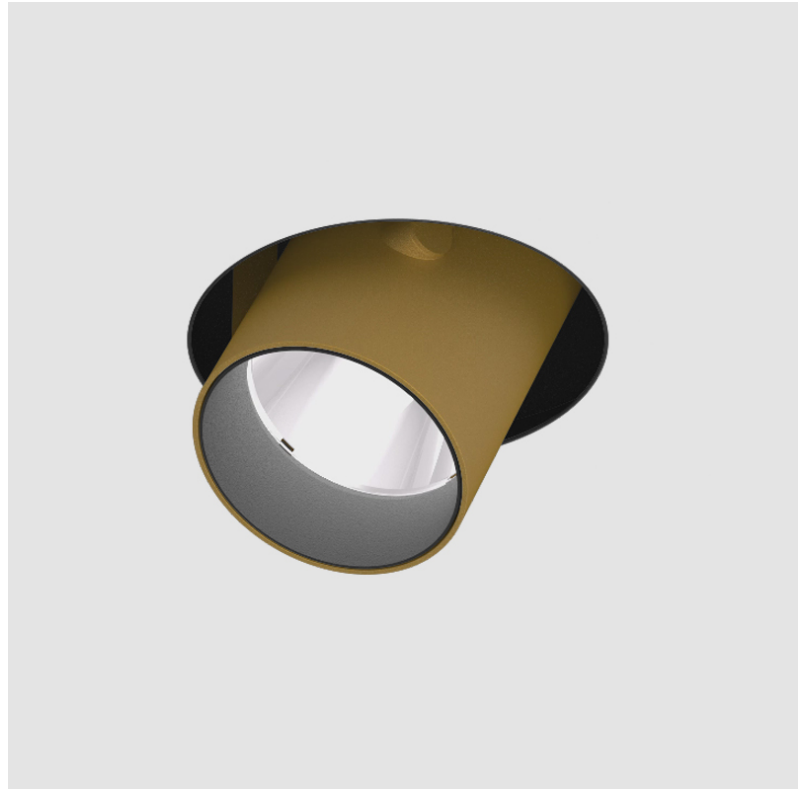

IMAGINE ROUND TRIMLESS

A35389-

base number Color Finishes Finishes Finishes Reflector
 Temperature (Diamond) (Triangle) (Circle) Options

- To build a product code in our configurator select the specify button on the base model # product page
- To build a manual product code on this datasheet choose from the options listed below in blue font and add the suffix to the base model #

GENERAL

Series: Imagine
 Subseries: Imagine Round
 Brand: Prolicht
 Division: Architectural
 Mounting Type: Trimless
 Mounting Location: Ceiling
 Subcategory: Spots

PHYSICAL

Shape: Round
 Diameter (mm): 110
 Diameter (in): 4 ⁵/₁₆
 Length (mm): 220
 Length (in): 8 ¹¹/₁₆
 Width (mm): 220
 Width (in): 8 ¹¹/₁₆
 Depth (mm): 174
 Depth (in): 6 ⁷/₈
 Ceiling Thickness (mm): 10 / 12.5 / 15 / 25 / 30
 Ceiling Thickness (in): 3/8 or 1/2 or 9/16 or 1 or 1 3/16
 Min. Recessing Depth (mm): 145
 Min. Recessing Depth (in): 5 ¹¹/₁₆
 Light Distribution: Adjustable / Direct
 Weight (kg): 1.9
 Weight (lbs): 4.18
 Fixture Finish: SSR / BKV / CWI / CRY / HAB / UFT / ITA / RUA / FTG / MYG / LOD / PUS / FRO / FUP / KIA / POP / BLS / SPG / MEY / GOH / GUM / CHC / COM / ABZ / JAG / OBR / MOS / ROR
 Fixture Material: Aluminum Die Cast
 Cut-out Measurements: 225mm / 8 7/8" x 225mm / 8 7/8"
 Upon Request: Unique Sizes

IMAGINE ROUND TRIMLESS

A35389-

PROJECT	_____
TYPE	_____
SPECIFIER	_____
QUANTITY	_____
DATE	_____

A

IMAGINE ROUND AURA TRIMLESS

A35395-

base number Color Finishes Finishes Finishes Reflector Lens
 Temperature (Diamond) (Triangle) (Circle) Options Options