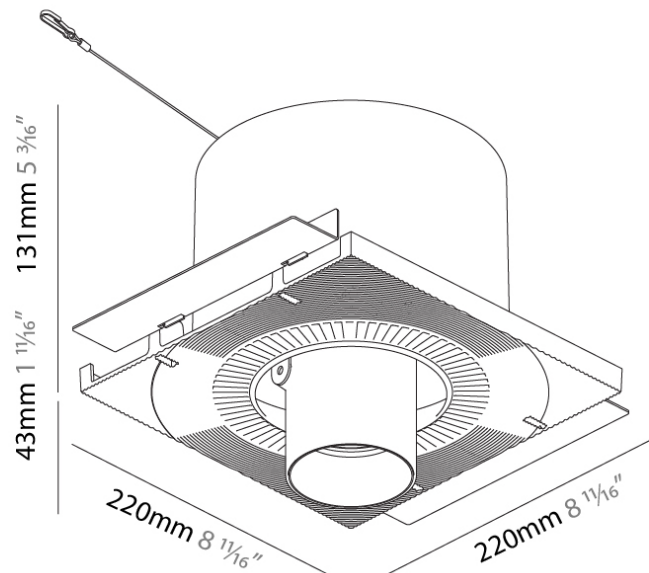

OPTICAL

Reflector: 16 / 32
 Adjustability: Rotational 355°; Tilt 45°
 Upon Request: Special Beam Angles

RATINGS AND CERTIFICATIONS

Available for international specifications by adding INT at the end of the existing Model #. For assistance on 'custom' specifications, contact zteam@zaneen.com. In a constant effort to supply the best product, we reserve the right to change specifications or materials without notice. The most recent specification sheets are found at zaneen.com
 IP rating: IP20