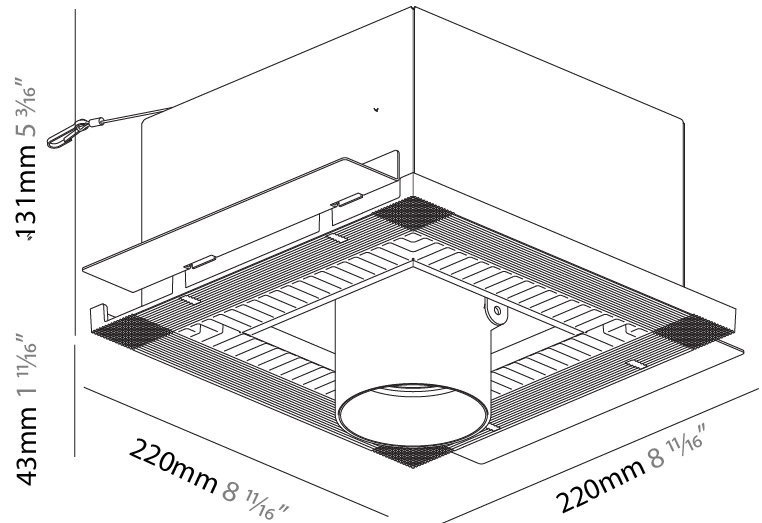

ELECTRICAL

Lamp Type: LED (Zhaga Standard)
Input Wattage (W): 23.1
Total Output Wattage (W): 18.7
Dimming: Tri-Mode (Non-Dimming and Phase Dimming (120Vac only) and 0-10V Dimming)
Driver Included: No
Driver Location: Recessed Housing
Driver Type: Constant Current - Universal
Driver Class: Class 2
Housing: See components
Input Voltage (V): 120 - 277
Constant Current (MA): 500

LED

Number of LEDs: 1
Color Temperature (°K): 2700 / 3000 / 3500 / 4000
Max. Delivered Lumen (lm): 1490 / 1530 / 1607 / 1640
CRI: >90 CRI
Lamp Life (hrs): 50000
Upon Request: Special Color Temperature

OPTICAL

Reflector°: 20 / 40 / 60
Adjustability: Rotational 355°; Tilt 45°
Upon Request: Special Beam Angles

RATINGS AND CERTIFICATIONS

Certified By: Certified for North American Standards
Zaneen Lighting Inc. © 2024, Phone: 588-3387, Fax: 247-9519, www.zaneen.com

Patents: IP20
For assistance on 'custom' specifications, contact zteam@zaneen.com.
In a constant effort to supply the best product, we reserve the right to change specifications or materials without notice. The most recent specification sheets are found at zaneen.com

PROJECT	_____
TYPE	_____
SPECIFIER	_____
QUANTITY	_____
DATE	_____

145mm | 5 11/16" | 10 | 3/8" | 12 1/2" | 15 | 9/16" | 25mm | 1" | 225mm x 225mm | 8 7/8" x 8 7/8" | 355° | 45°

A