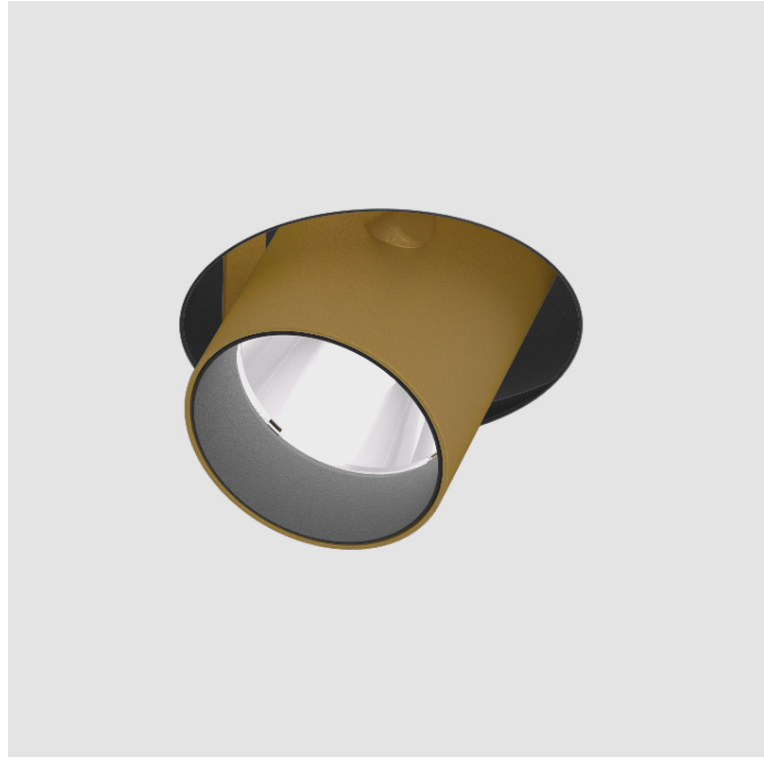

ELECTRICAL

Lamp Type: LED (Zhaga Standard)
Input Wattage (W): 19.3 + 2.6
Total Output Wattage (W): 16.5 + 2.2
Dimming: Tri-Mode (Non-Dimming and Phase Dimming (120Vac only) and 0-10V Dimming)
Driver Included: No
Driver Location: Remote
Driver Type: Constant Current & Constant Voltage - Universal
Driver Class: Class 2
Input Voltage (V): 120 - 277
Output Voltage (V): 24
Constant Current (MA): 500

LED

Number of LEDs: 2
Color Temperature (°K): 2700 / 3000 / 3500 / 4000
Max. Delivered Lumen (lm): 1515 / 1575 / 1673 / 1707
Nominal Lumen (lm): 2285 / 2375 / 2524 / 2575
CRI: >90 CRI
Lamp Life (hrs): 50000
Upon Request: Special Color Temperature

OPTICAL

Reflector: 12 / 16 / 32
Optic: Lens Pack - No Lens / Linear Spread Lens / Honeycomb / Spread Lens
Adjustability: Rotational 355°; Tilt 45°
Upon Request: Special Beam Angles

RATINGS AND CERTIFICATIONS

Zaneen Lighting Inc. © 2024, T 1-800-388-3382, F 416-247-9319, www.zaneen.com

Available for international specifications by adding "INT" at the end of the existing Model #. For assistance on 'custom' specifications, contact zteam@zaneen.com.

In a constant effort to supply the best product, we reserve the right to change specifications or materials without notice. The most recent specification sheets are found at zaneen.com

IP rating: IP20